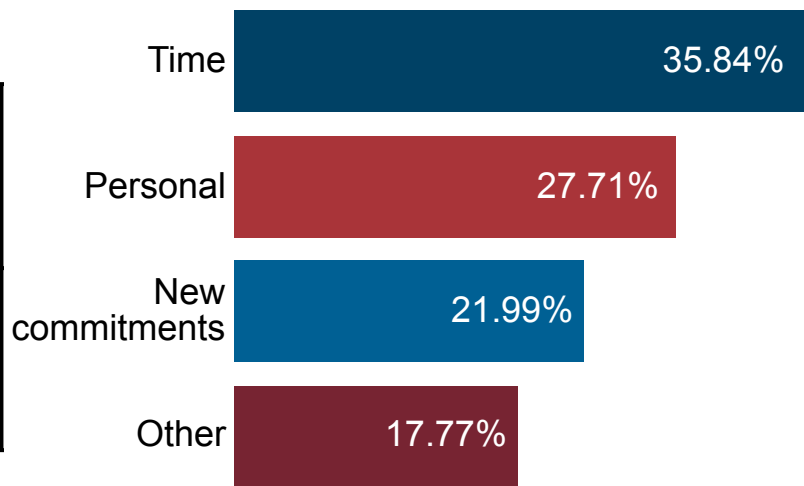

ALUMNI MEMBER SURVEY

December 2021

Members

Membership Status

Top Reasons for Not Renewing

Alumni Demographics

Age

Education

Employment Status

- Bachelor's degree
- Master's degree
- Some College
- High school
- Professional or doctoral
- Associate degree

+/- 4.79% Margin of error

95% Confidence interval

4.79% Response rate

85.05% Completion rate