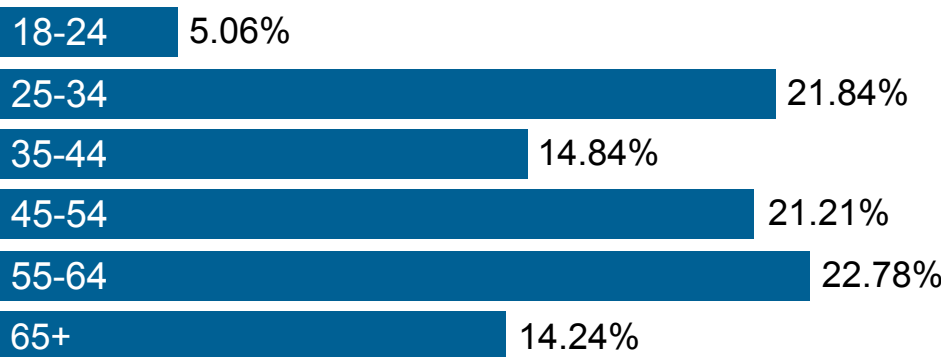

ALUMNI MEMBER SURVEY

December 2021

Members

Membership Status

Top Reasons for Not Renewing

Alumni Demographics

Age

Education

Employment Status

- Bachelor's degree
- Master's degree
- Some College
- High school
- Professional or doctoral
- Associate degree

+/- 4.79% Margin of error

95% Confidence interval

4.79% Response rate

85.05% Completion rate