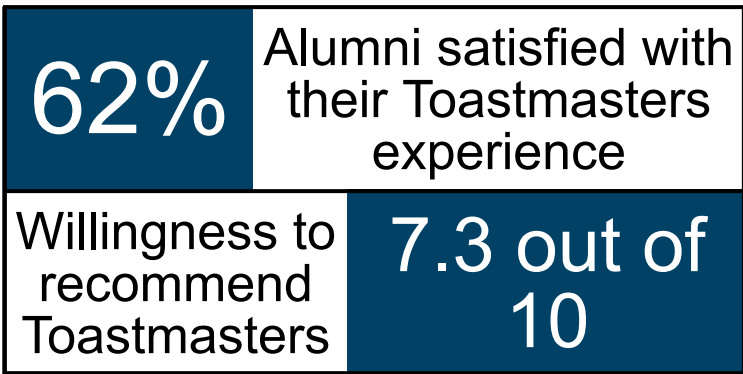

ALUMNI MEMBER SURVEY

December 2021

Members

Membership Status

Top Reasons for Not Renewing

Alumni Demographics

Age

Education

Employment Status

- Bachelor's degree
- Master's degree
- Some College
- High school
- Professional or doctoral
- Associate degree

+/- 4.79% Margin of error

95% Confidence interval

4.79% Response rate

85.05% Completion rate