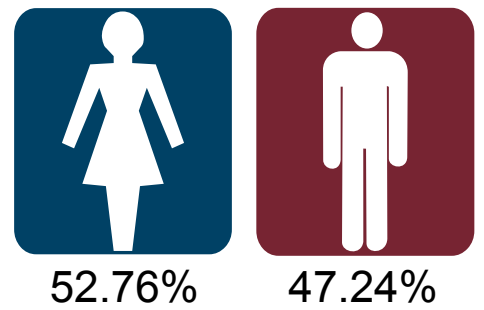

ALUMNI MEMBER SURVEY

December 2021

Members

Membership Status

Top Reasons for Not Renewing

Alumni Demographics

Age

Education

Employment Status

- Bachelor's degree
- Master's degree
- Some College
- High school
- Professional or doctoral
- Associate degree

+/- 4.79% Margin of error

95% Confidence interval

4.79% Response rate

85.05% Completion rate